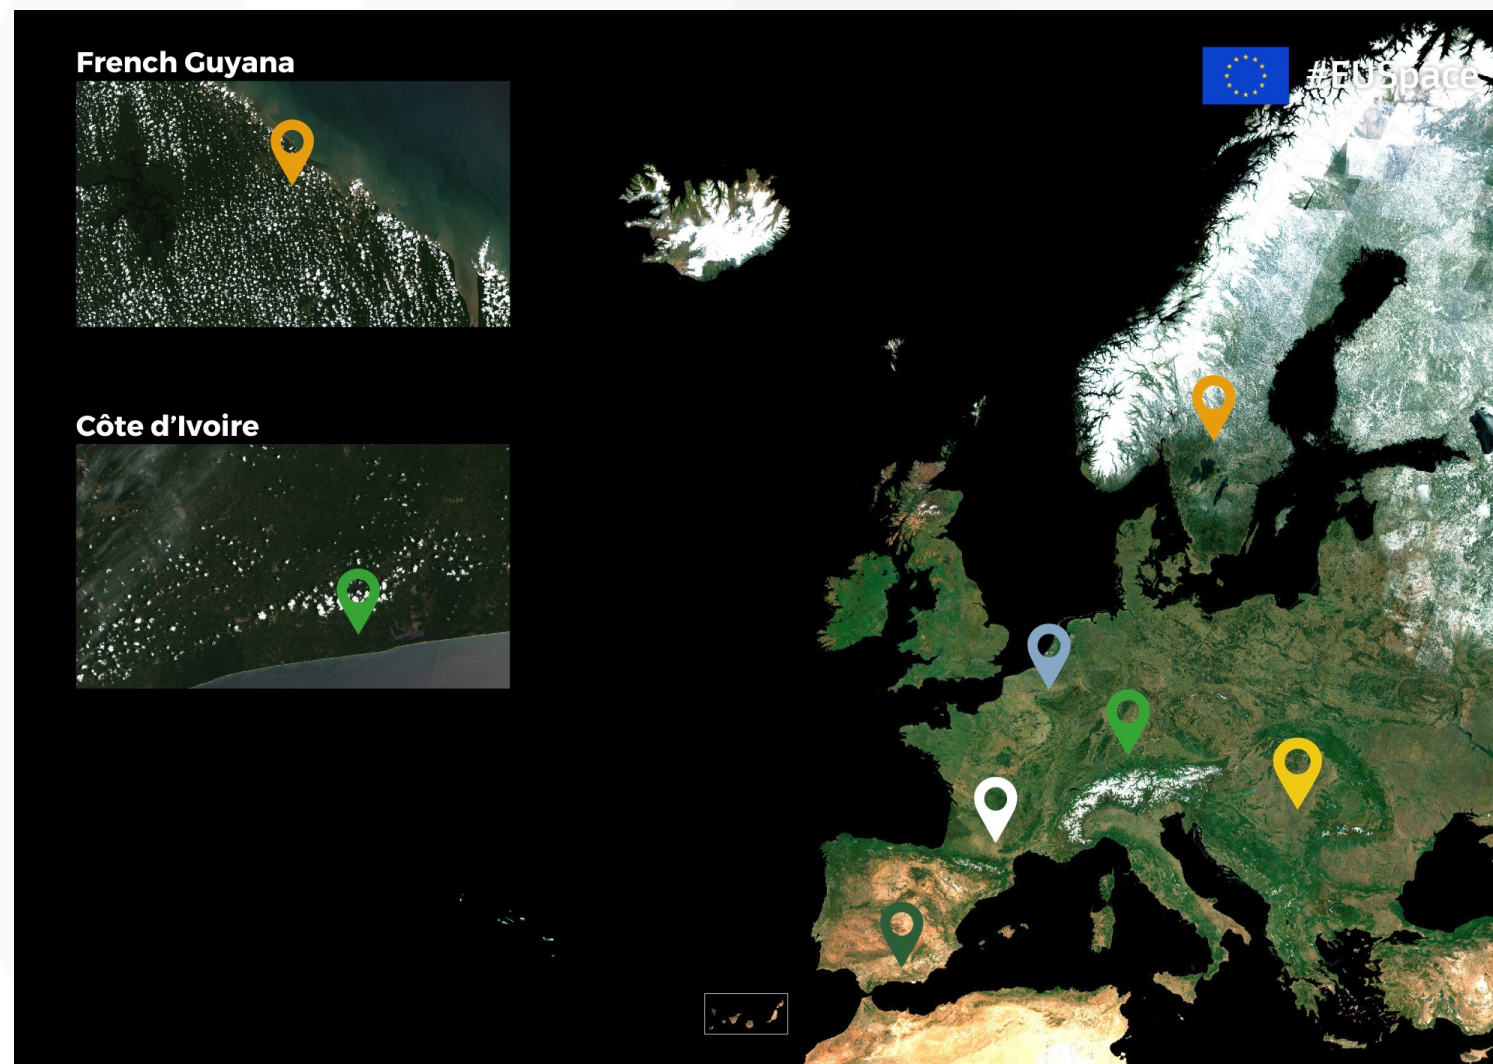

# Example of a prototype and method

Finer spatial resolution for **improved water mapping** by means of novel EO-data and super resolution.

Novel EO  
data

Artificial  
Intelligence

Improve water  
mapping

# Prototype testing sites

The methods and algorithms developed will be **demonstrated** and **assessed** on test sites located both within and outside Europe.